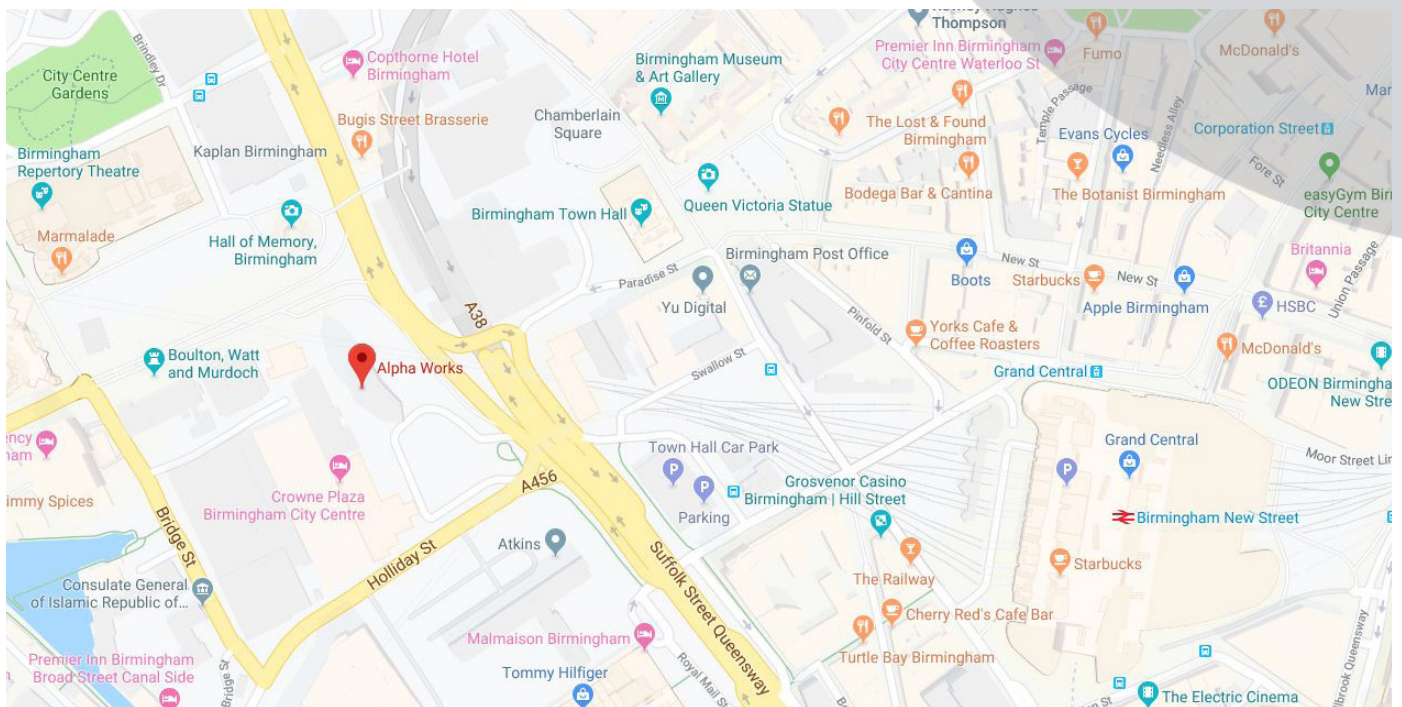

ONE Creative environments

Directions to ONE (Birmingham Office)

Located a short distance from Victoria Square, Grand Central and The Mailbox.

By Rail

5-minute walk from New Street Station transport hub and 10 minutes from Snow Hill Station and Moor Street Station.