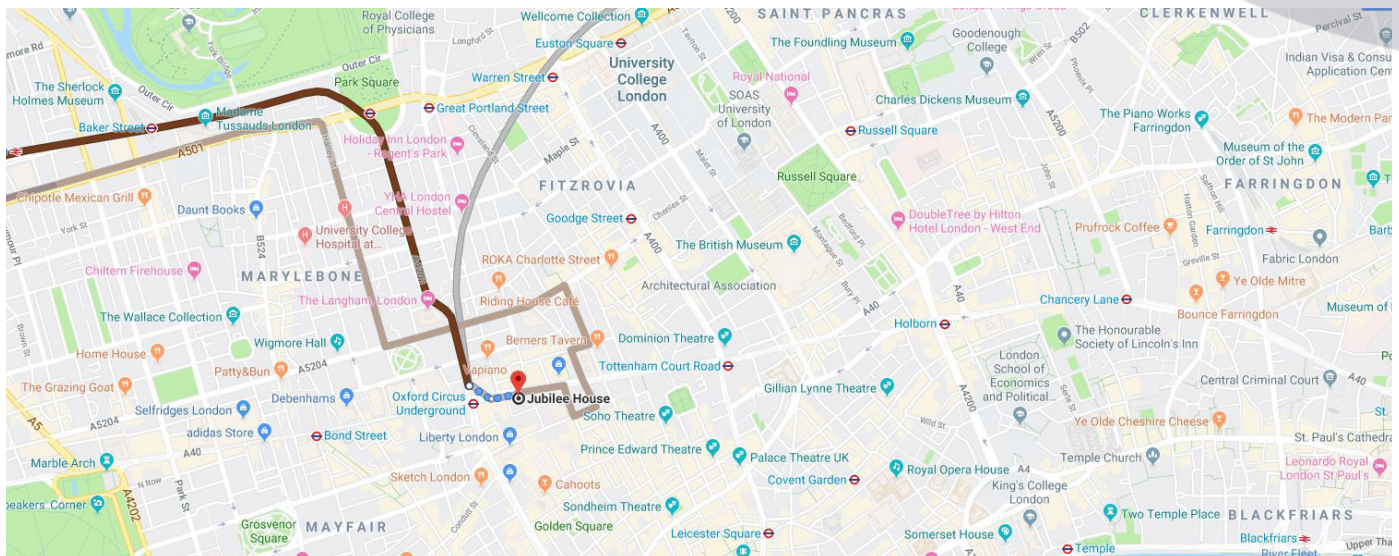

### Directions to ONE (London Office)

Jubilee House, Oxford Street is conveniently located in between two metro stations, Oxford Circus and Tottenham Court Road. Both stations are within walking distance to the office.

### By Air

London City Airport is under ten miles away and London Heathrow under 20 miles.