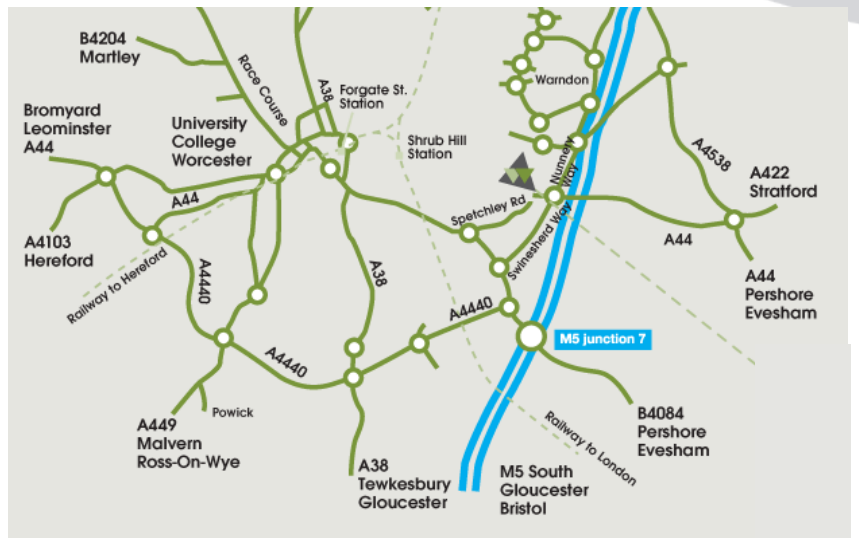

Directions to ONE (Head Office)

One Creative Environments Ltd is located within The Triangle, Wildwood Drive, immediately off the A4440 Swinesherd Way, between junctions 6 and 7 of the M5 motorway with easy access to all major routes. Public transport, to and from nearby Spetchley Road serves both this site and the County Hall building adjacent to it. Train services are available from Worcester Foregate Street and Shrub Hill stations to London Paddington.

Heading North

Leave the M5 at junction 7, take the first turning left at the large roundabout, signposted Worcester (A44). At the next roundabout continue straight ahead. Continue along the dual carriageway to the next roundabout and take the second exit (signposted Country Park). Turn first left at the next roundabout – The Triangle, Wildwood Drive is the first barrier entrance, on the left hand side after 100 metres.

Heading South

Leave the M5 at junction 6, (A449 signposted Kidderminster and Worcester N). Take the third turning right from the large roundabout onto the A4440 (signposted Worcester). At the first roundabout turn left, at the second roundabout carry straight onto Trotshill Way. At the third and fourth roundabouts continue straight ahead. At the fifth roundabout take the third exit right (signposted Country Park) - The Triangle, Wildwood Drive is the first barrier entrance, on the left hand side after 100 metres.

From Worcester City Centre

Take London Road away from the city centre (signposted M5 and Evesham). Travelling along London Road, passing through a set of traffic lights at the bottom of the first hill, pass through another set of traffic lights, then at the large roundabout take the second exit onto the dual carriageway – Whittington Road. At the next roundabout take the first exit left onto the A4440 Swinesherd Way. Turn first left at the next roundabout – The Triangle, Wildwood Drive is the first barrier entrance, on the left hand side after 100 metres.